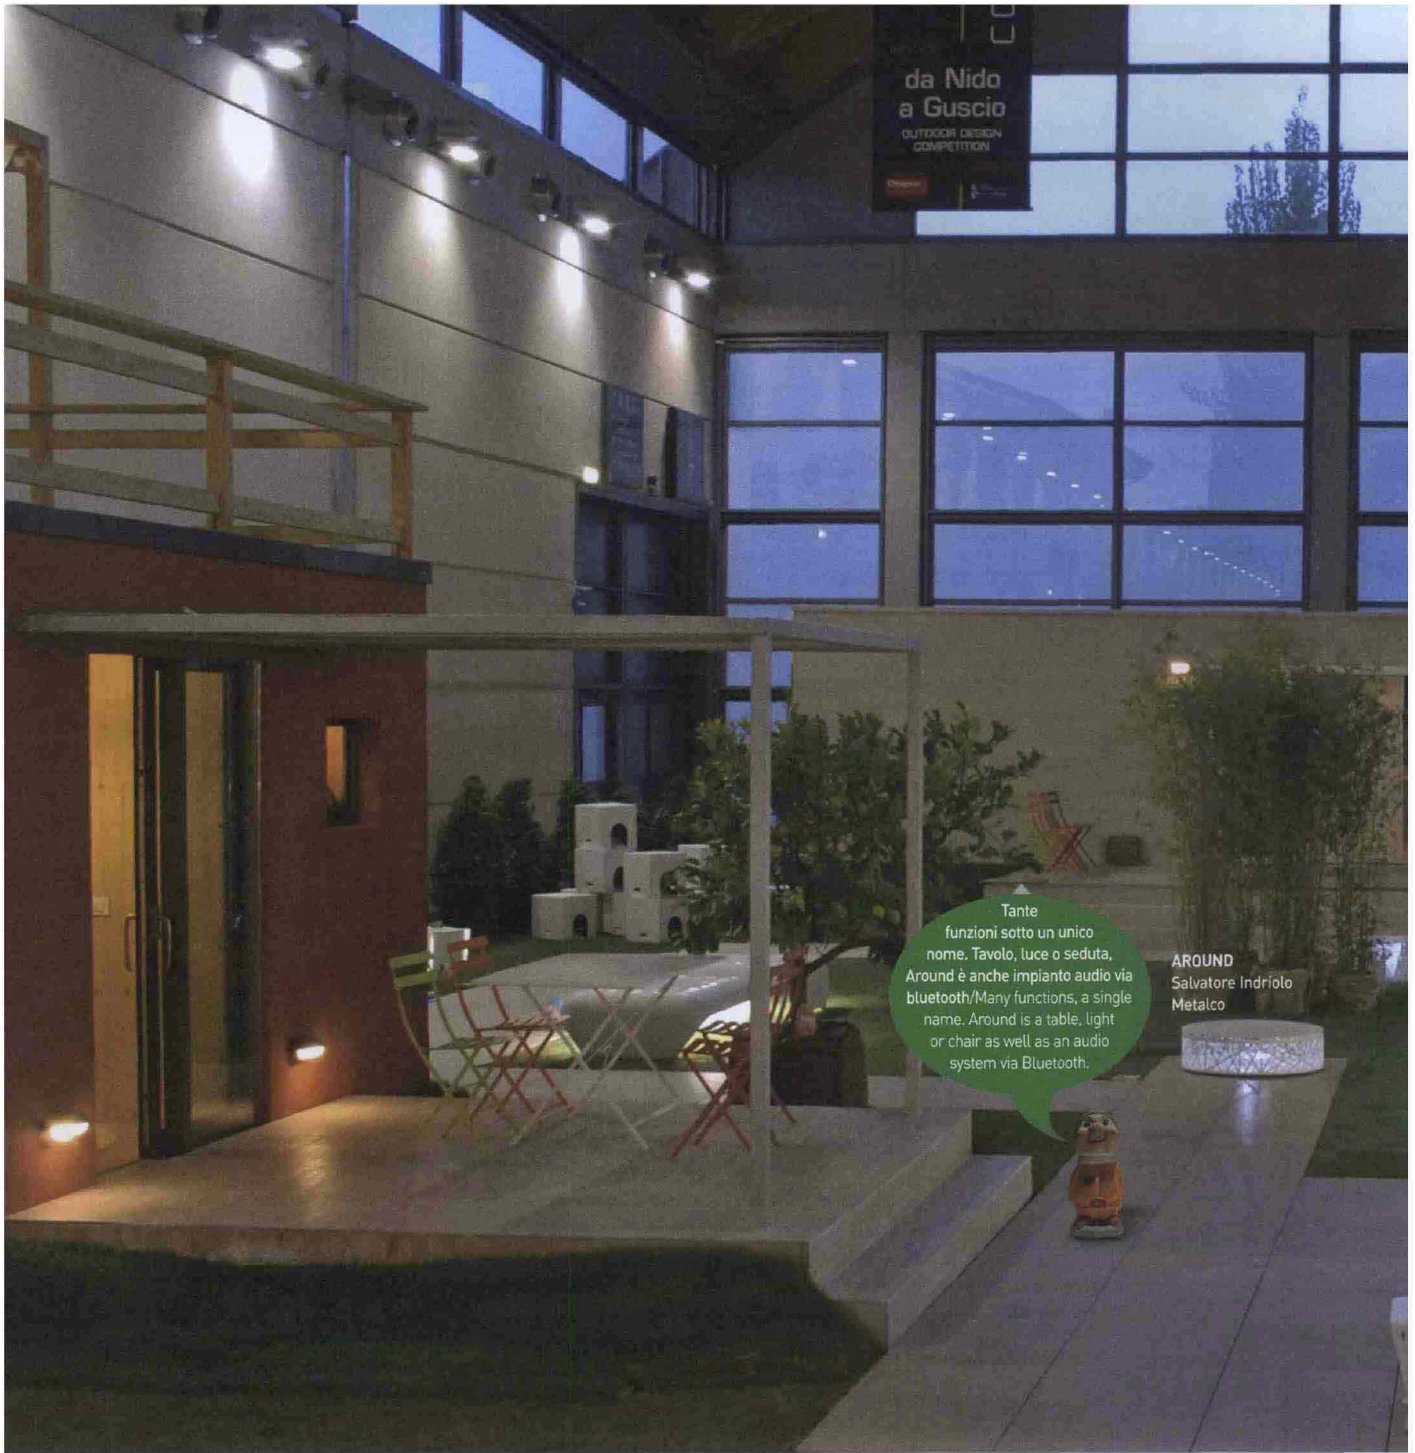

AIUOLA DI LUCE
Moreno De Giorgio
Fabbian Illuminazione

Un lungo filo porta
ovunque la luce di Ent, diffusa
da un paralume in tessuto
riciclabile al 100%/A long cord brings
Ent's light anywhere, spread by
a 100% recyclable textile
lampshade.

At the invitation of Ottagono and the SUN fair in Rimini, fifteen designers conceived prototypes of outdoor lighting fixtures for fifteen companies. The exhibit of the project Da Nido a Guscio was set up at the fair to highlight the designs' features and functions. Many of the prototypes are already in the manufacturing process

BOOTAMP
Setsu e Shinobu Ito
Il Cantiere

Una scatola magica accende le costellazioni dello zodiaco sfruttando l'inquinamento luminoso nella notte/A magical box lights up the constellations of the sky, making use of nighttime light pollution.

WE'RE ALL ON THE SAME BOAT
Manuel Remeggio
Manàmanà di Linea Light

...E QUINDI (RI)USCIMMO A RIVEDER LE STELLE
Matteo Ragni
Danese

Tante funzioni sotto un unico nome. Tavolo, luce o seduta, Around è anche impianto audio via bluetooth/Many functions, a single name. Around is a table, light or chair as well as an audio system via Bluetooth.